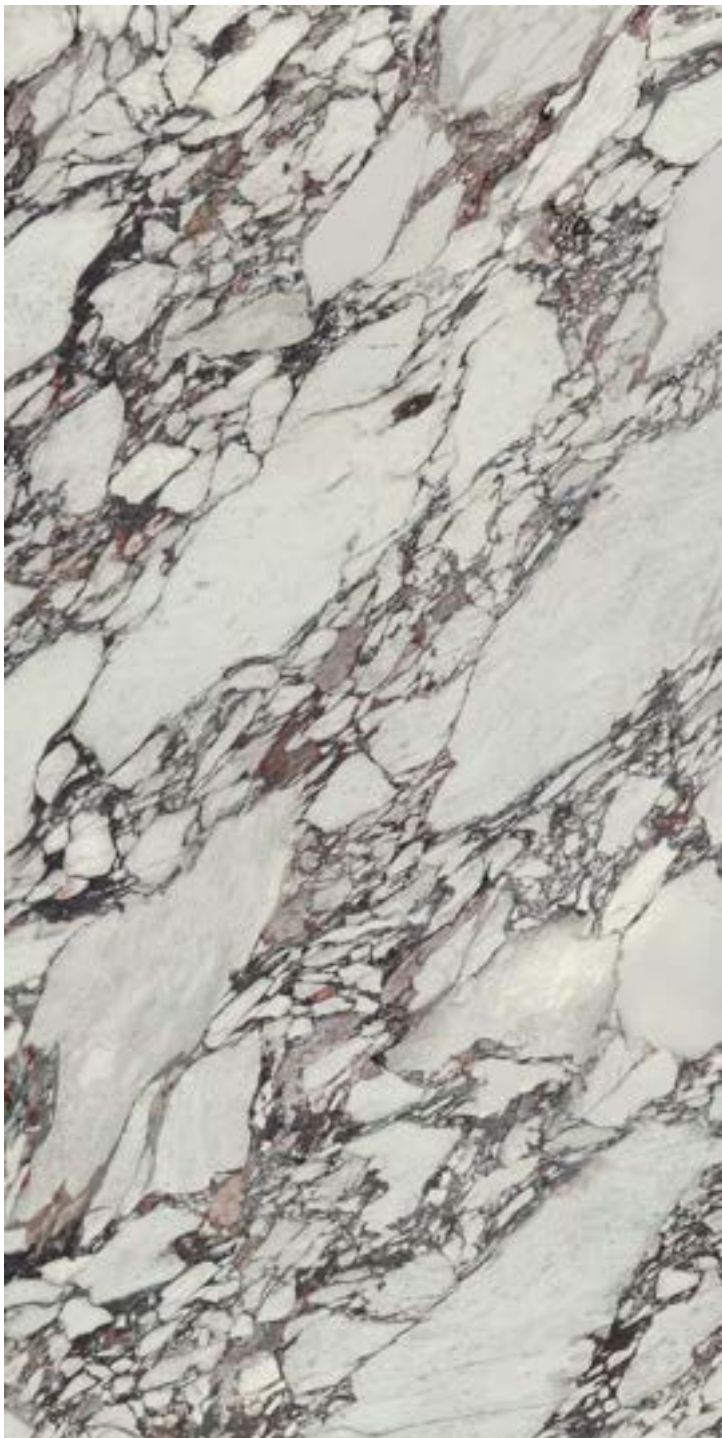

www.nuovocorso.sg

**NUOVOCORSO
SINTERED STONE**

ARABESCATO VIOLA

Suitable for Kitchen Countertops,
Backsplashes, Dining Tables,
Vanities, Feature Walls,
Bathrooms and Floors.

BIGSLABS®
BY
nuovocorso
Made in Italy

PREMIUM SINTERED
STONE MANUFACTURER

ARABESCATO VIOLA

SINTERED STONE

FORMATO / SIZE

162x324 cm 64"x127"
full size (12 mm)

160x320 cm 63"x126"
Rett. Rect. (6,5 mm)

SPESSORI / THICKNESSES

6,5 mm 0.25"
12 mm 0.47"

FINITURE / FINISHES

Naturale Matt
Levigato Polished
***Honed** Honed

*Ordine minimo 50 lastre per articolo, anche suddiviso tra le 2 facce.
MOQ 50 slabs per item, also split between the 2 faces.

Stuoia disponibile, a pagamento, su richiesta.
Fiber available upon request, with surcharge.