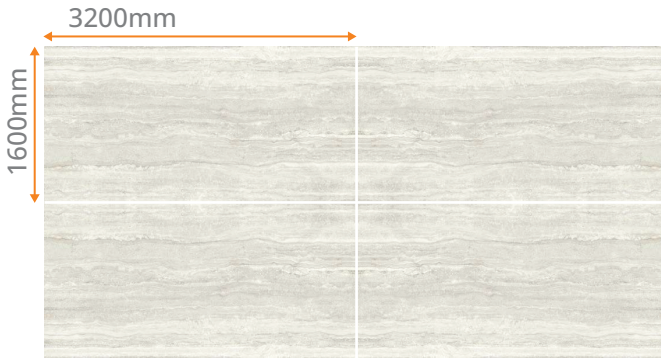

## TRAVERTINO WHITE

■ ■ MADE IN ITALY

SIZE: 3200MM X 1600MM

THICKNESS: 6.5MM