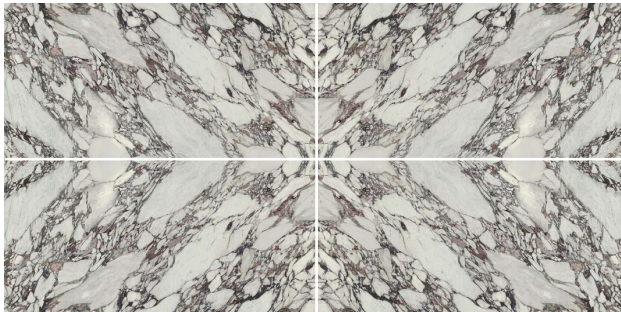

## ARABESCATO VIOLA

■ ■ MADE IN ITALY

SIZE: 3200MM X 1600MM

THICKNESS: 6.5MM