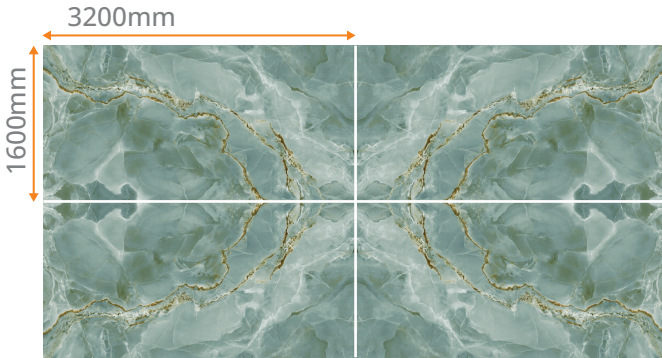

## ONICE SMERALDO

MADE IN ITALY

SIZE: 3200MM X 1600MM

THICKNESS: 6.5MM