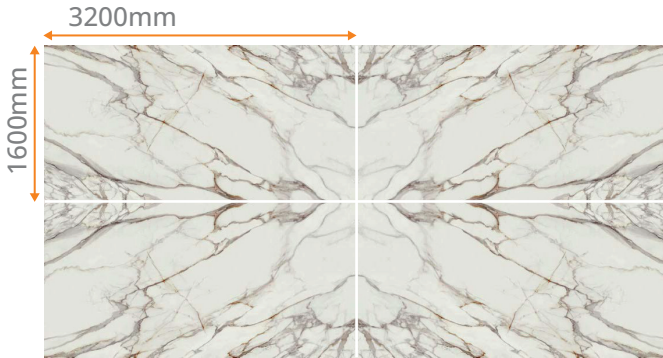

## BORGHETTO

■ ■ MADE IN ITALY

SIZE: 3200MM X 1600MM

THICKNESS: 6.5MM

## CALACATTA DORATO

■ ■ MADE IN ITALY

SIZE: 3200MM X 1600MM

THICKNESS: 6.5MM