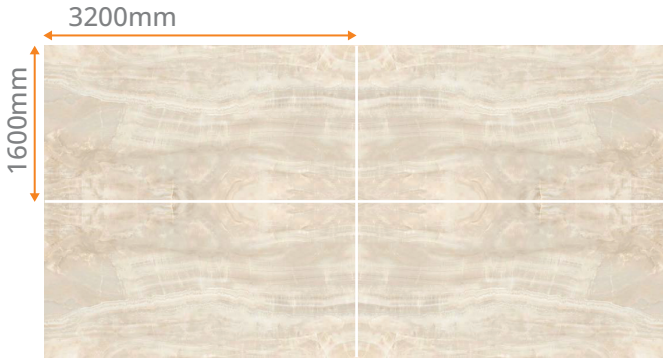

Nuovocorso Sintered Stone Featurewall Collection

SHAPE

■ ■ MADE IN ITALY

SIZE: 3200MM X 1600MM

THICKNESS: 6.5MM