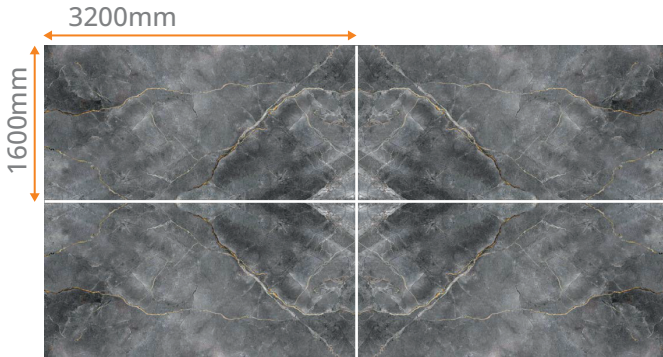

Nuovocorso Sintered Stone Featurewall Collection

FIOR DI BOSCO

MADE IN ITALY

SIZE: 3200MM X 1600MM

THICKNESS: 6.5MM