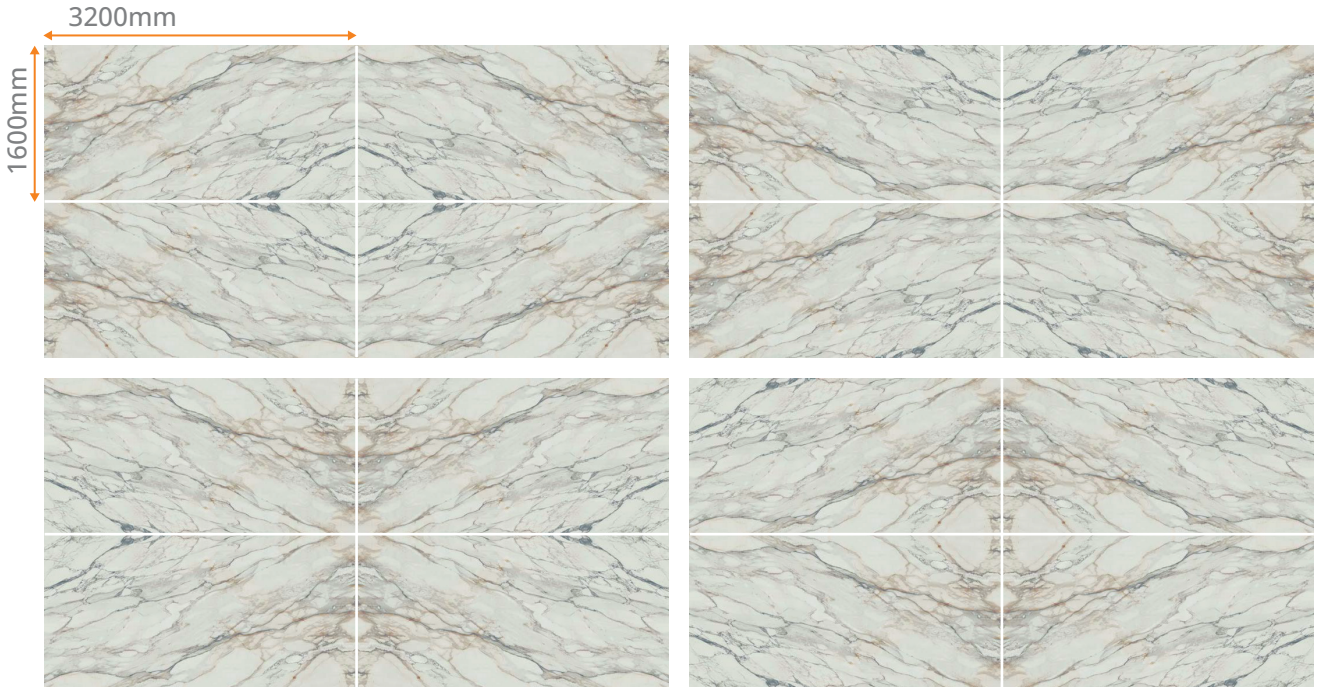

## BORGHETTO

■ ■ MADE IN ITALY

SIZE: 3200MM X 1600MM

THICKNESS: 6.5MM