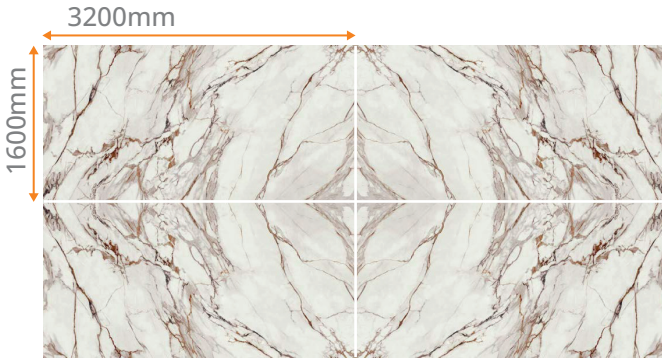

## LIGHT RED CALACATTA

MADE IN ITALY

SIZE: 3200MM X 1600MM

THICKNESS: 6.5MM