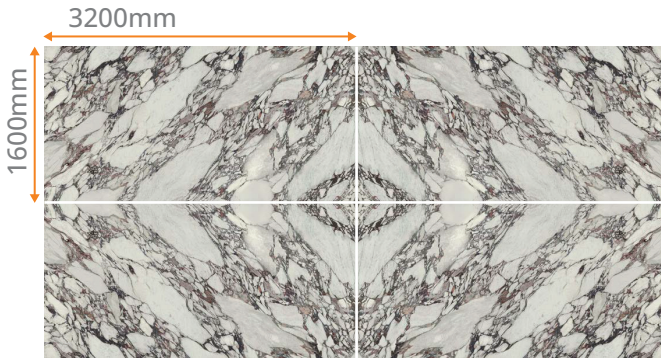

## ALABASTRO

■ ■ MADE IN ITALY

SIZE: 3200MM X 1600MM

THICKNESS: 6.5MM

## ARABESCATO VIOLA

■ ■ MADE IN ITALY

SIZE: 3200MM X 1600MM

THICKNESS: 6.5MM