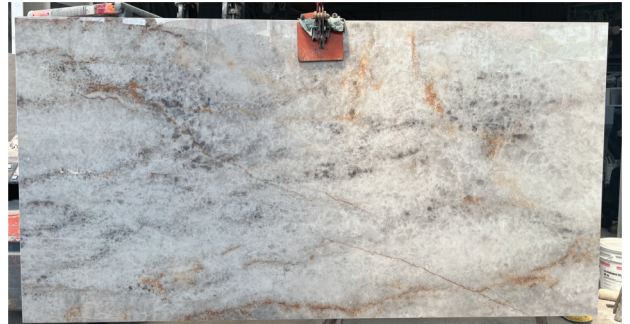

ACTUAL SLAB