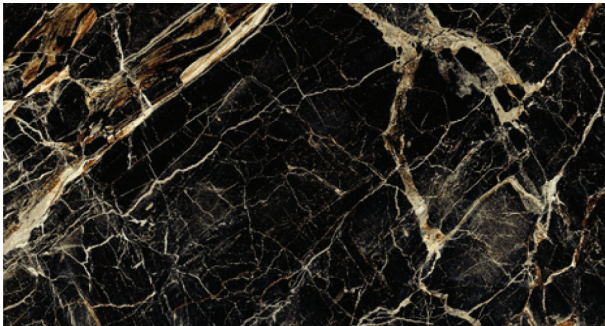

CARAVAGGIO GOLD

■ ■ MADE IN ITALY

SIZE: 3200*1600MM*12MM

Polished

Suitable for Kitchen
Countertops, Backsplashes,
Dining Tables, Vanities,
Feature Walls, Bathrooms,
Floors and the Ventilated
Facades.

JOB COMPLETION

2D SLAB

ACTUAL SLAB