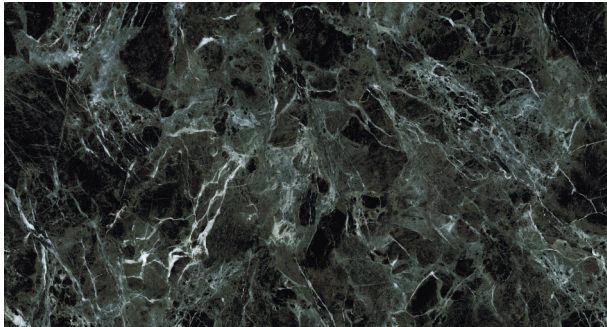

Nuovocorso Sintered Stone

VERDE ALPI

MADE IN ITALY

SIZE: 3200*1600MM*12MM

Polished

Suitable for Kitchen
Countertops, Backsplashes,
Dining Tables, Vanities,
Feature Walls, Bathrooms,
Floors and the Ventilated
Facades.

JOB COMPLETION

2D SLAB

ACTUAL SLAB