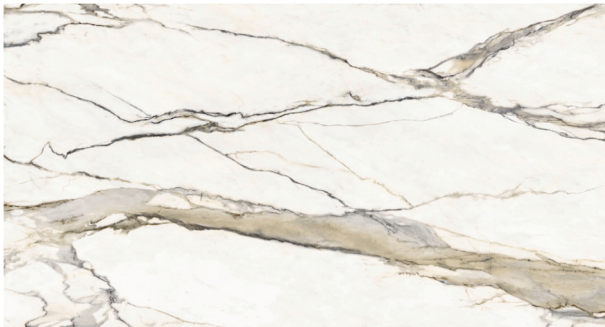

SIZE: 3200*1600MM*12MM

Polished

Suitable for Kitchen
Countertops, Backsplashes,
Dining Tables, Vanities,
Feature Walls, Bathrooms,
Floors and the Ventilated
Facades.

JOB COMPLETION

2D SLAB

ACTUAL SLAB

GREAT CALACATTA