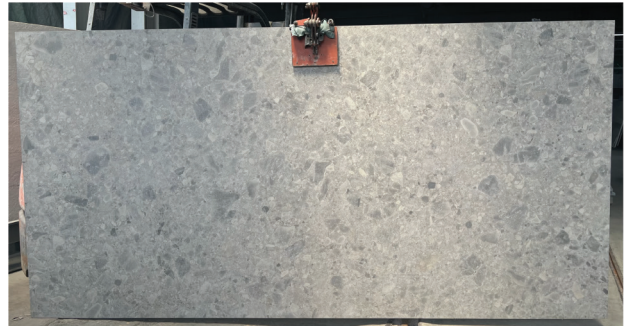

ACTUAL SLAB