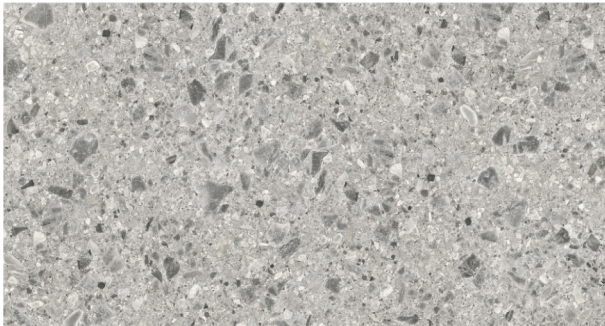

CEPPO DI GRE'

■ ■ MADE IN ITALY

SIZE: 3200*1600MM*12MM

Matt

Suitable for Kitchen
Countertops, Backsplashes,
Dining Tables, Vanities,
Feature Walls, Bathrooms,
Floors and the Ventilated
Facades.

JOB COMPLETION

2D SLAB

ACTUAL SLAB