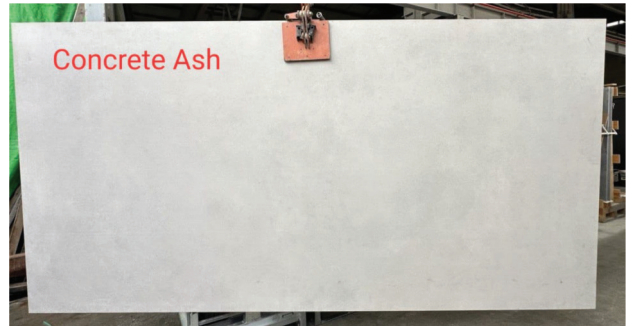

ACTUAL SLAB