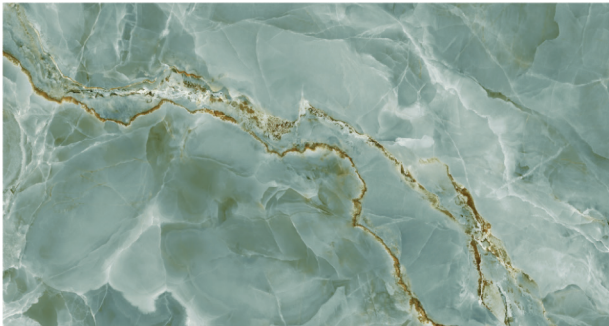

ONICE SMERALDO

■ ■ MADE IN ITALY

SIZE: 3200*1600MM*12MM

Polished

Suitable for Kitchen
Countertops, Backsplashes,
Dining Tables, Vanities,
Feature Walls, Bathrooms,
Floors and the Ventilated
Facades.

JOB COMPLETION

2D SLAB

ACTUAL SLAB