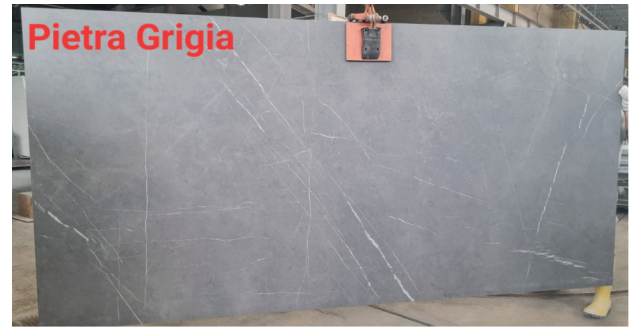

ACTUAL SLAB