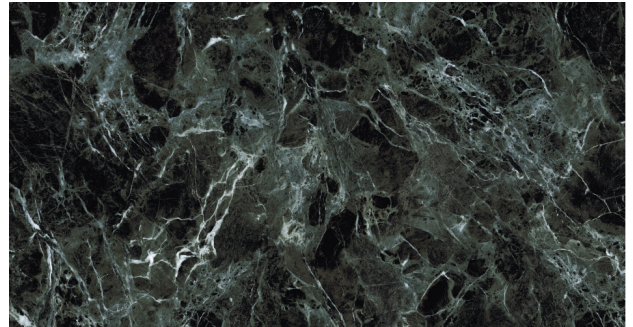

Suitable for Kitchen
Countertops, Backsplashes,
Dining Tables, Vanities,
Feature Walls, Bathrooms,
Floors and the Ventilated
Facades.

JOB COMPLETION

2D SLAB

ACTUAL SLAB

WOOD ESSENCE NUT

■ ■ MADE IN ITALY

SIZE: 3200*1600MM*12MM