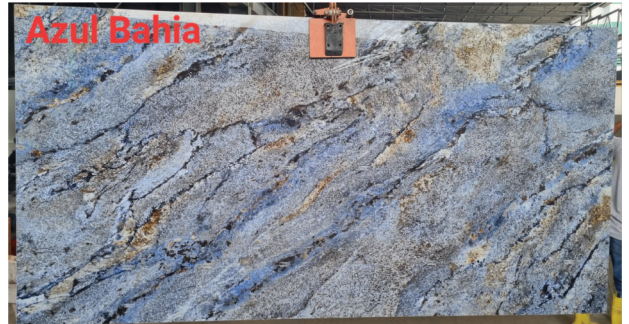

ACTUAL SLAB