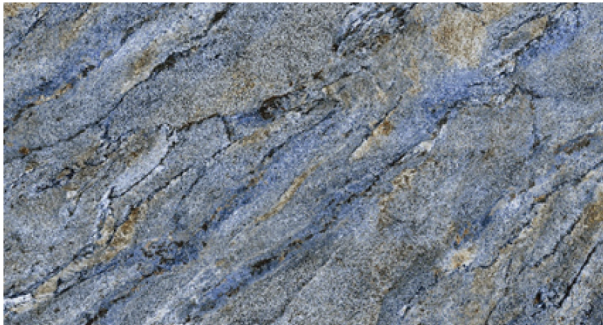

AZUL BAHIA

■ ■ MADE IN ITALY

SIZE: 3200*1600MM*12MM

Polished

Suitable for Kitchen
Countertops, Backsplashes,
Dining Tables, Vanities,
Feature Walls, Bathrooms,
Floors and the Ventilated
Facades.

JOB COMPLETION

2D SLAB

ACTUAL SLAB