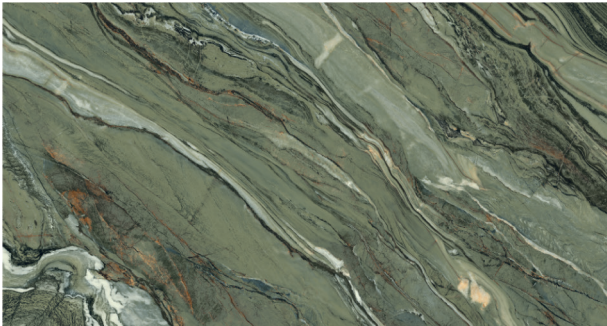

Nuovocorso Sintered Stone

GREEN MAJESTIC

■ ■ MADE IN ITALY

SIZE: 3200*1600MM*12MM

Polished

Suitable for Kitchen
Countertops, Backsplashes,
Dining Tables, Vanities,
Feature Walls, Bathrooms,
Floors and the Ventilated
Facades.

JOB COMPLETION

2D SLAB

ACTUAL SLAB