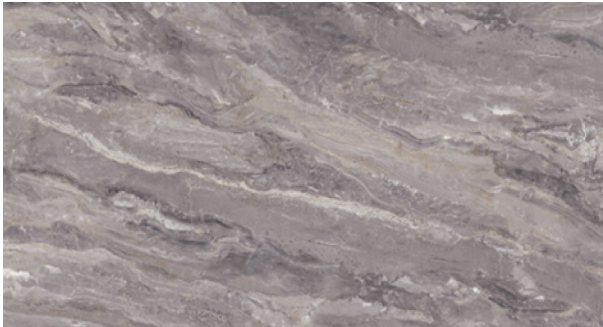

OROBICO

■ ■ MADE IN ITALY

SIZE: 3200*1600MM*12MM

Matt / Polished

Suitable for Kitchen
Countertops, Backsplashes,
Dining Tables, Vanities,
Feature Walls, Bathrooms,
Floors and the Ventilated
Facades.

JOB COMPLETION

2D SLAB

ACTUAL SLAB