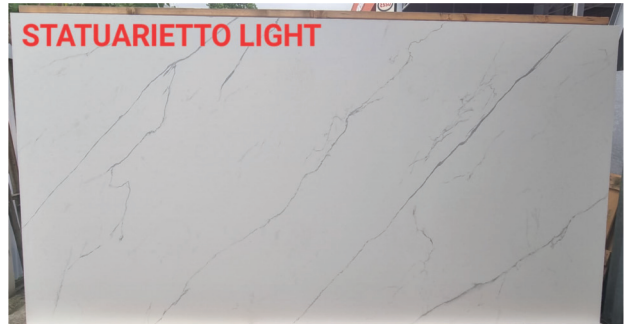

SIZE: 3200*1600MM*12MM

Matt

Suitable for Kitchen
Countertops, Backsplashes,
Dining Tables, Vanities,
Feature Walls, Bathrooms,
Floors and the Ventilated
Facades.

JOB COMPLETION

2D SLAB

ACTUAL SLAB

SUPERWHITE